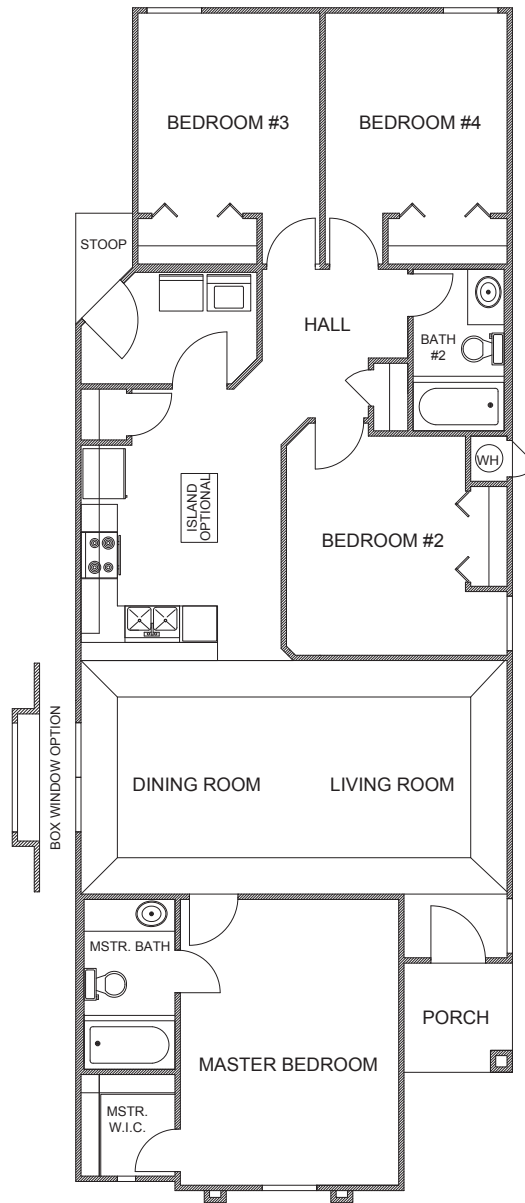

FLOOR PLANS

SAN GREGORIO

4 bedrooms

2 baths

total sq. ft.

1,465

This plan is copyrighted by WestWind Homes and may not be reproduced, modified or reused without the express written consent of WestWind Homes. For Information call: (956) 968-4238.

Working drawings shall not scaled; details and drawings are builder type. West Wind Homes reserves the right to change floorplans specifications, prices, financing terms and availability without prior notice and may vary by neighborhood lot locations and home series.

BUILT BY

Built for your life.

This price of $ _____ is valid for 30 days.

_____ (signed by WestWind Sales Representative)

_____ (Date)

www.westwindhomes.com

Phone# _____

Office Hours: Monday - Friday 10am - 7pm

Saturday 12noon - 6 pm

Closed Sundays